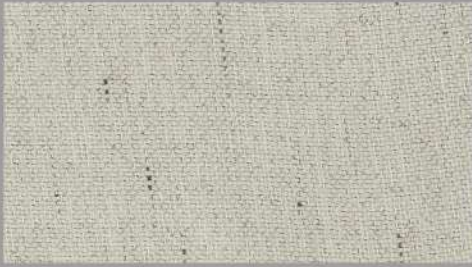

HOME DÉCOR
I N D O N E S I A

EMERALD PATRA SAPPHIRE

Composition : 100% Polyester

Width : 280 cm

Suitable for Curtain

EMERALD SILVER

EMERALD CREAM

EMERALD BLUE BELL

EMERALD IVORY

EMERALD BEIGE

EMERALD BRONZE

EMERALD GRAPHITE

PATRA EGGSHELL

PATRA JUTE

PATRA FEATHER

PATRA SESAME

PATRA OLIVE

PATRA SHRIMP

PATRA COPPER

PATRA BRONZE

PATRA OTTER

SAPPHIRE IVORY

SAPPHIRE CAMEL

SAPPHIRE BEIGE