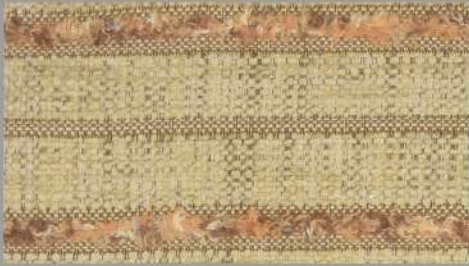

# BRAVADO

Composition : 42% PL, 26% PC,  
13% VI, 11% CO, 8% AF

Width : 140 cm

Suitable for Curtain

89 DESSERT

89 BOURBON

89 FONDANT

89 COBALT