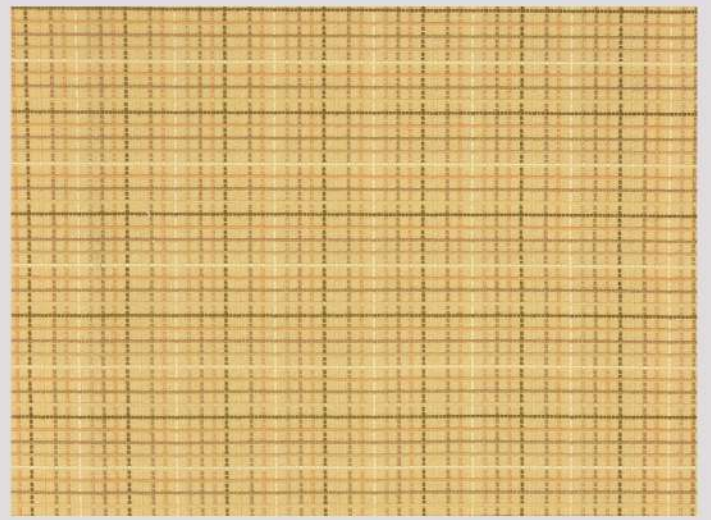

ARGENTINE M 005A-154  
COL 1A GOLD

TEXAS 1053  
COL TOUNESOL

CHECKORS 03 CHECK  
COL YELLOW

HAVANA LINATO  
COL DIJON

ZONE XXXV WINTER SNOW  
COL GINGER

HAVANA DIANA  
COL GOLD

MINERVA CRAFT CIRCUIT  
COL BUTTER RUM