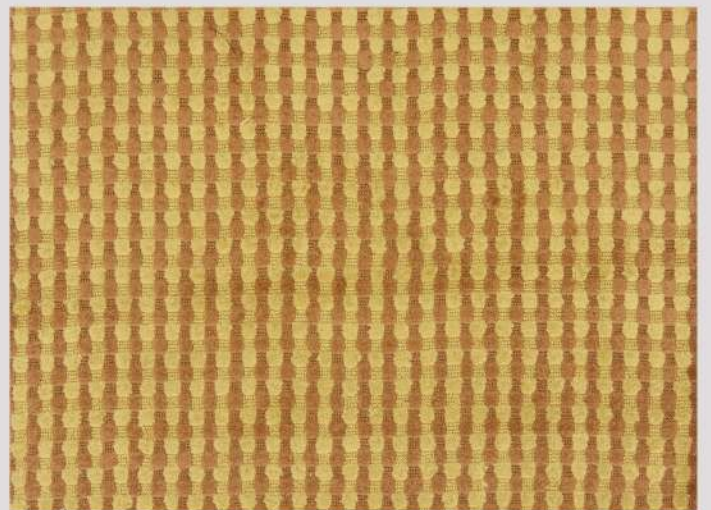

# BUTTER MIX COLLECTION

Width : 140 cm

Suitable for Sofa

SANTIAGO AFFECTION  
COL CARMEL

ZONE XXXVIII J-857146  
COL 001 KHAKI

TONICA COL MAYA

SANTIAGO BESANA  
COL CARMEL

SPRING 127 PLAIN  
COL GOLD

ARGENTINE M 005A-154  
COL 1A GOLD

TEXAS 1053  
COL TOUNESOL

CHECKORS 03 CHECK  
COL YELLOW

HAVANA LINATO  
COL DIJON

ZONE XXXV WINTER SNOW  
COL GINGER

HAVANA DIANA  
COL GOLD

MINERVA CRAFT CIRCUIT  
COL BUTTER RUM