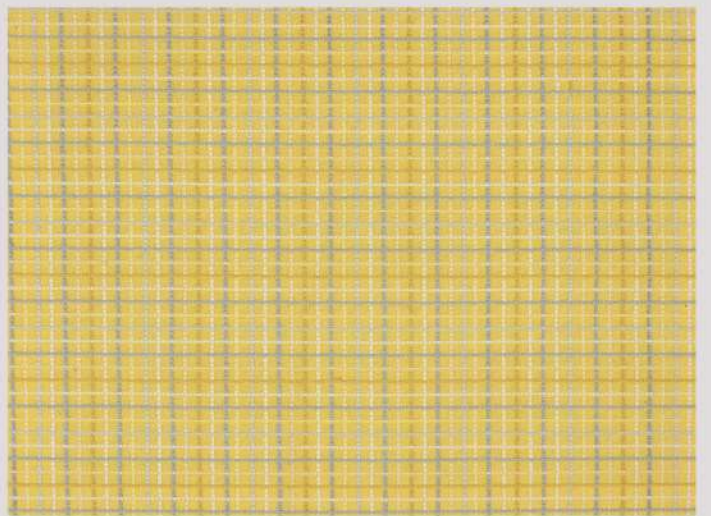

MINERVA CRAFT CIRCUIT
COL BUTTER RUM

MINERVA CRAFT CIRCUIT
COL JANQUIL