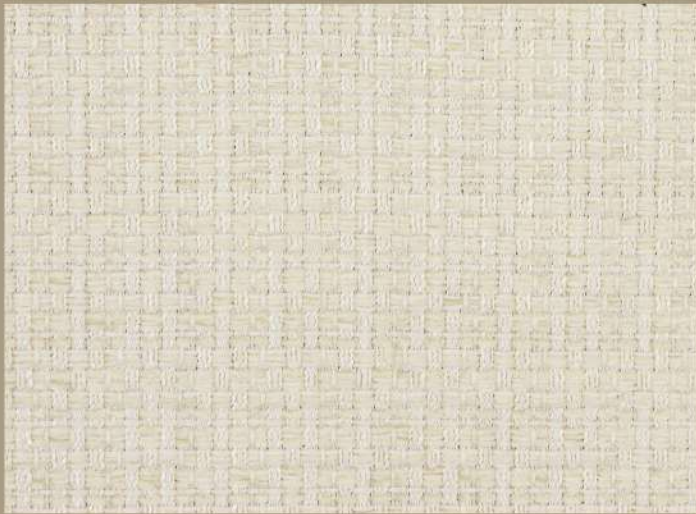

HOME DÉCOR
I N D O N E S I A

FLORENCIA

Width : 140 cm

Suitable for Sofa

PATTY NATURAL

OATFIELD COL IVORY

BUTLER COL OYSTER

GALILEE COL NATURAL

VENETA COL SAND

APEX COL NATURAL

GRACEFUL COL TEXTURE

ARMANDALE
COL CHASMERE

DAKOTA COL COCOA

WICKHAM COL FLAX

ESTACADA COL OAT MEAL

CHAMPION COL BUFF