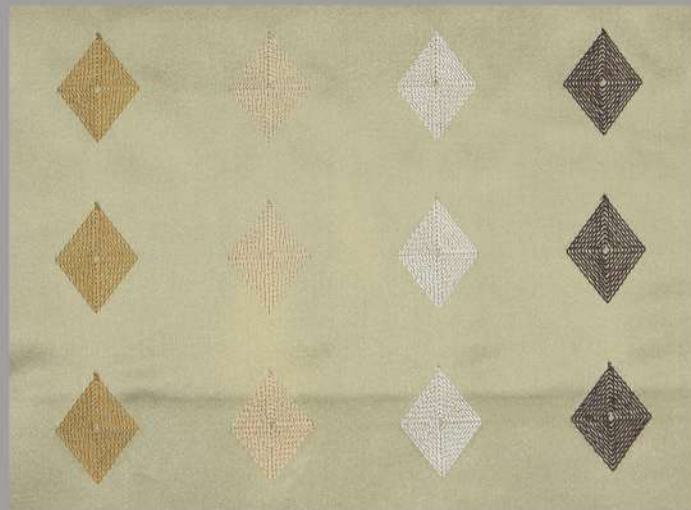

# GEOMETRO

Composition : 94% Polyester, 6% Viscose

Width : 140 cm

Suitable for Curtain

CIRCLES 01 PLAZA

CIRCLES 13 SHALE

CIRCLES 16 BARK

CIRCLES 22 MOSS

SQUARES 02 STUCCO

SQUARES 20 CHOCOLATE

DIAMONDS 24 FERN