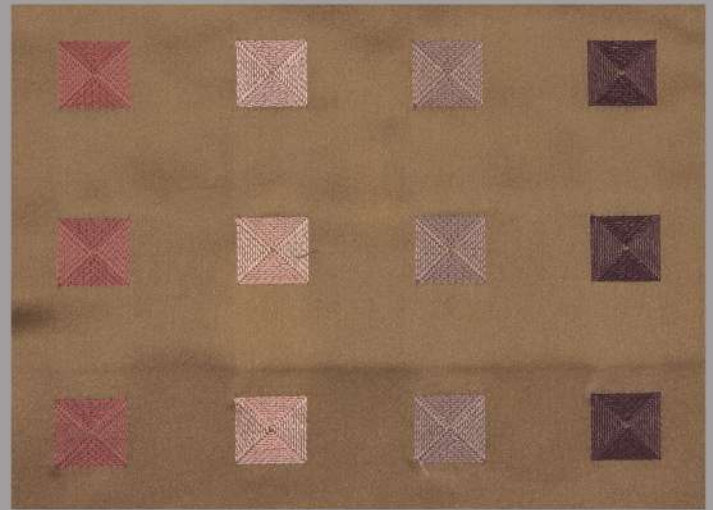

# GEOMETRO

Composition : 94% Polyester, 6% Viscose

Width : 140 cm

Suitable for Curtain

CIRCLES 01 PLAZA

CIRCLES 13 SHALE

CIRCLES 16 BARK

CIRCLES 22 MOSS

SQUARES 02 STUCCO

SQUARES 20 CHOCOLATE

DIAMONDS 24 FERN