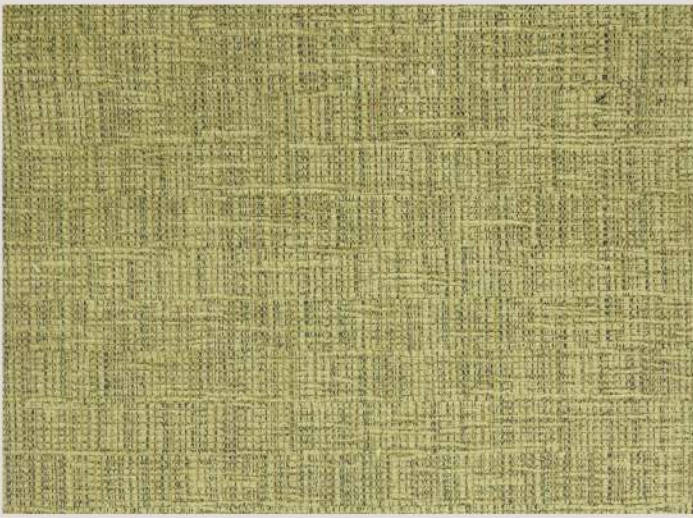

# GREEN PLAIN COLLECTION

Width : 140 cm

Suitable for Sofa

ZONE XXXIII ACHEAVAVII  
COL MEADOW

SANTIAGO HOLIDAY  
COL LEAF

ZONE XXXII UNCENSORED  
COL 10

ZONE XXIV RED STONE  
COL FERN

TURKISH PRESTIGE LH 203  
COL 04