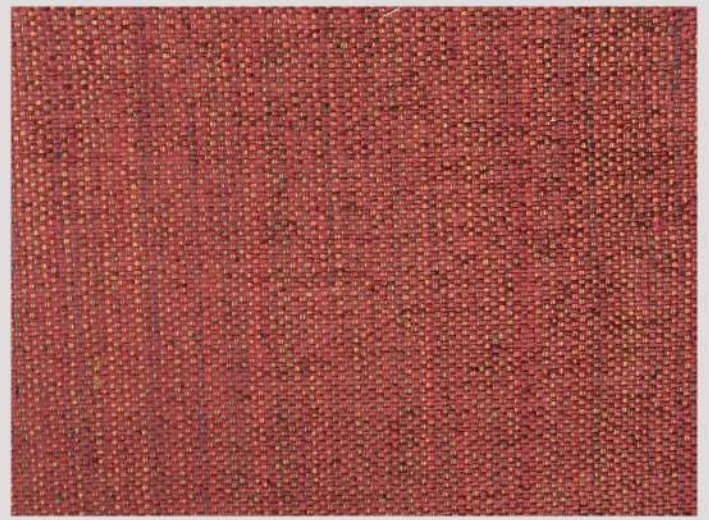

HOME DÉCOR
I N D O N E S I A

RUBY MIX COLLECTION

Width : 140 cm

Suitable for Sofa

ZONE XXXIV STREAM LINE
COL AUTUMN

ZONE XXXIX GRAPHICS PLAIN II
COL BURGUNDY

ZONE XXX VILLAGRAND
COL TOMATO

WHITECRACKER GOSSIP
COL CINNABAR

TEMPO MARELLO
COL RUST

AMBIENCE 59
COL VERMILION

ZONE XXX MERI STRIPE
COL 100K

BRAZILIA SANFORD
COL 29322

ZONE XXXXI RF 253
COL 384

WHITECRACKER TALENTINO
COL RUBY

BERLIOZ 728
COL ROGUE

ZONE XXXX ELOISE
COL SALSA