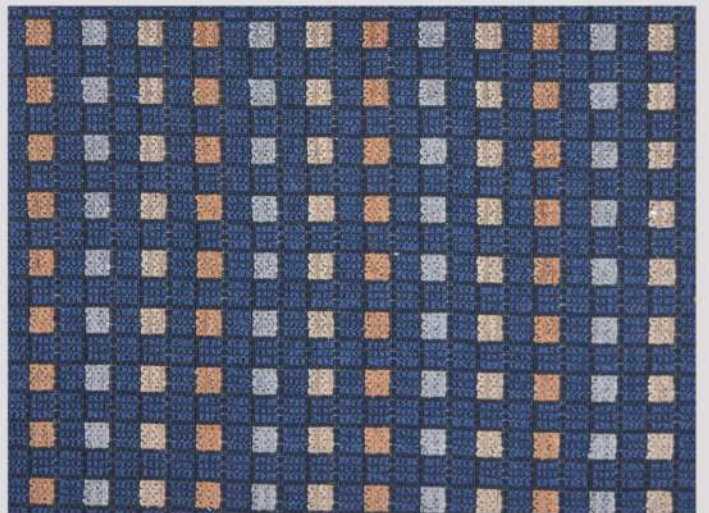

HOME DÉCOR
I N D O N E S I A

SAPPHIRE MIX COLLECTION

Width : 140 cm

Suitable for Sofa

ZONE XXXIX RISHIMA
COL SAPPHIRE

BALI 525
COL CENDRE

AUTUMN 12122.C FLOWER
COL BABY BLUE

HAVANA V FINLEY
COL MARINA

ZONE XXIII JUMBO
COL CADET

HAVANA IV FOCAL POINT
COL INDIGO

AUTUMN TRAPESSIUM
COL BLUE 8494

ZONE VIII DUDLEY
COL INDIGO-D

ZONE XI CORFU
COL TAPESTRY

ZONE XXXV COOLIDGE
COL COPEN

ZONE XXVI IDYLLIC
COL NAVY

ZONE XITRON
COL NAVY

GEN 276
COL MARITIME

ZONE X SIGOURNEY
COL SAPPHIRE

ZONE XXXI ROTELLI
COL 009

TRESSA 789
COL COBALT

SANTIAGO 32
COL DARK INDIGO

ZONE XXXX VIEWPOINT
COL NAVY

HELENA COL MARINE

ZONE XXXIX C 844685
COL 001