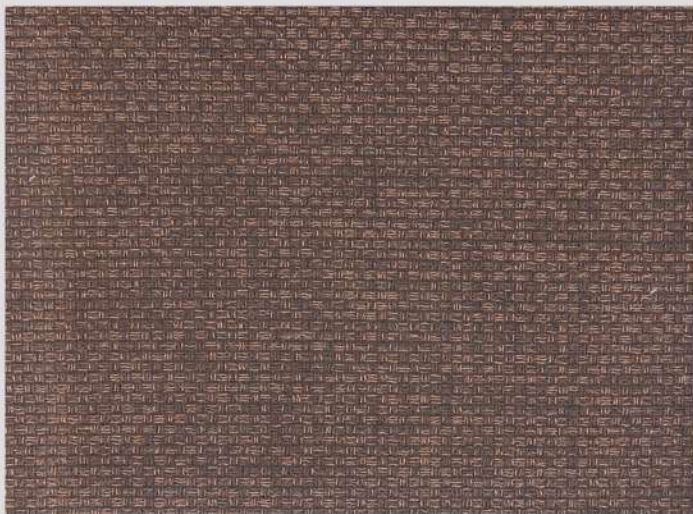

ZONE V VICUNA
COL WALNUT

LIFESTYLES GLITTERATI
COL PORCINI