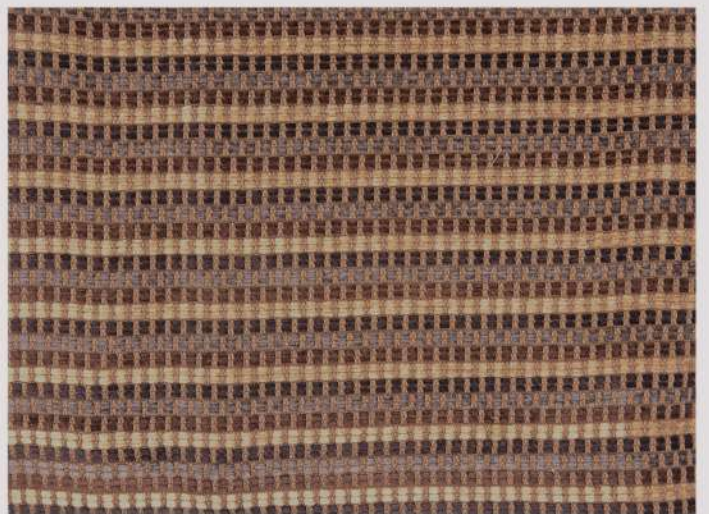

HOME DÉCOR
I N D O N E S I A

WALNUT MIX COLLECTION

Width : 140 cm

Suitable for Sofa

SANTIAGO CASTING COUCH
COL 039

ZONE XXXIX MATT
COL DESERT

TEMPO 5014
COL MOCCA

WHITACKER GROUNDWORK
LATEX BACKED COL TRUFFLE

ZONE XXXVIII POKER
B-852474 COL 001

HAWAII RIO
COL CHOCOLATE

ZONE XXXV DIMARO
COL BROWNE

SANTIAGO D 1706
COL 12

HAVANA II PARK PLACE
COL COCOA

TURKISH PRESTIGE LH
COL 214

BIRMANA
COL 96 CORK

BIRMA
COL 99 CORK