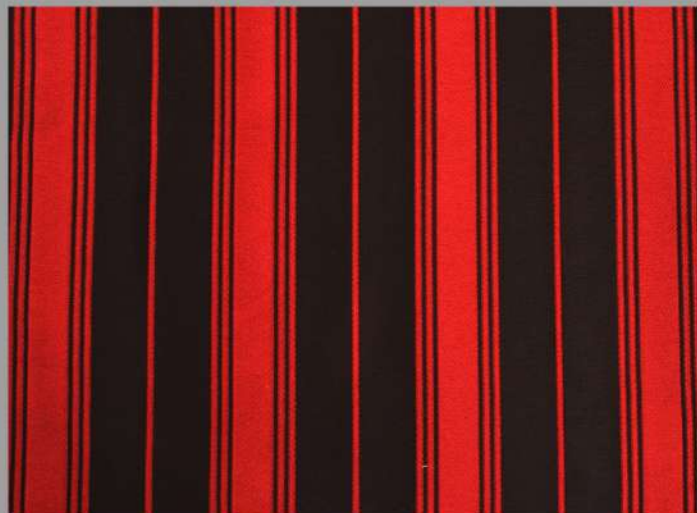

HOME DÉCOR
I N D O N E S I A

PACIFIC

Composition : 100% Polyester

Width : 140 cm

Suitable for Curtain

PACIFIC HILBOURNE 26584
COL 12 BEIGE

PACIFIC HILBOURNE 26584
COL 11 VANILLA

PACIFIC HILBOURNE 26584
COL 53 GOLD

PACIFIC TWOSOME 26585
COL 11 VANILLA

PACIFIC TWOSOME 26585
COL 53 GOLD

PACIFIC TWOSOME 26585
COL 02 MOCCA

PACIFIC TWOSOME 26585
COL 08 LUSH

PACIFIC TWOSOME 26585
COL 19 ROSE

PACIFIC TWOSOME 26585
COL 09 CHILLE RED

PACIFIC TWOSOME 26585
COL 20 BLACK