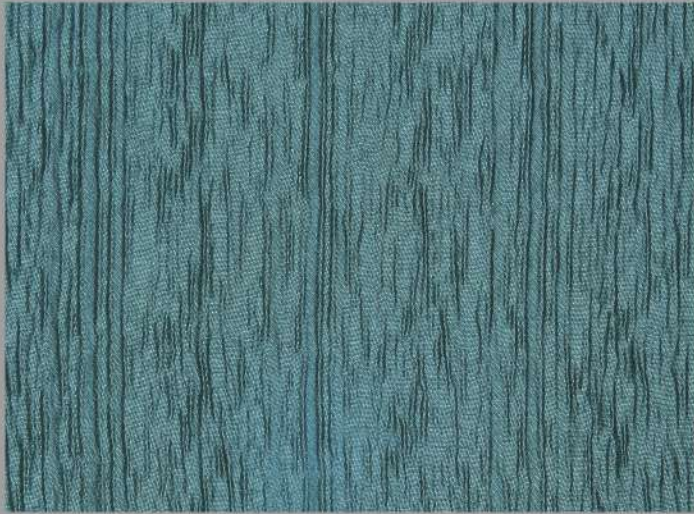

HOME DÉCOR
I N D O N E S I A

VALENTINO

Composition : 100% Polyester

Width : 140 cm

Suitable for Curtain

DAMASK DUCKEGG

DAMASK CREAM

DAMASK LATTE

DAMASK MOCHA

DAMASK WHEAT

DAMASK COFFEE

DAMASK SEA

STRIPE DUCKEGG

STRIPE CREAM

STRIPE LATTE

STRIPE MOCHA

STRIPE WHEAT

STRIPE COFFEE

STRIPE SEA

STRIPE AUBERGINE

STRIPE RUST

PLAIN LATTE

PLAIN WOODEN

PLAIN SEA

PLAIN AUBERGINE

PLAIN RED