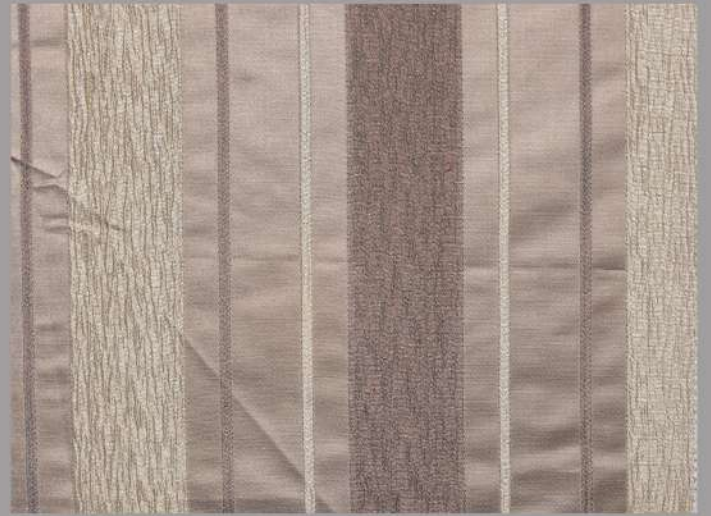

HOME DÉCOR
I N D O N E S I A

VALENTINO

Composition : 100% Polyester

Width : 140 cm

Suitable for Curtain

DAMASK DUCKEGG

DAMASK CREAM

DAMASK LATTE

DAMASK MOCHA

DAMASK WHEAT

DAMASK COFFEE

DAMASK SEA

STRIPE DUCKEGG

STRIPE CREAM

STRIPE LATTE

STRIPE MOCHA

STRIPE WHEAT

STRIPE COFFEE

STRIPE SEA

STRIPE AUBERGINE

STRIPE RUST

PLAIN LATTE

PLAIN WOODEN

PLAIN SEA

PLAIN AUBERGINE

PLAIN RED